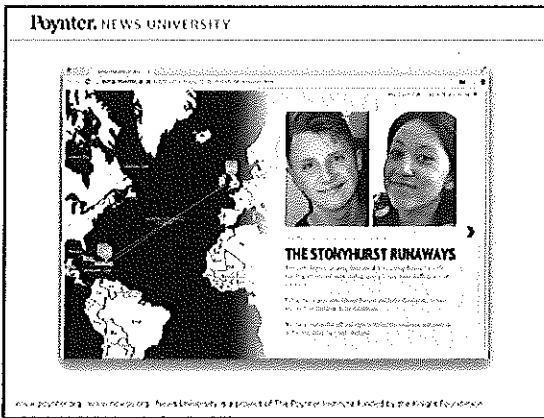

Poynter, NEWS UNIVERSITY

Get prepared

- Define your story
- Decide which locations to include
- Find media (YouTube, Flickr, Vimeo, Twitter, etc.) to help you tell your story. Keep track of the URLs
- Sign in to Google
- Then go to StoryMap.KnightLab.com

www.poynter.org www.news.org News University is a project of The Poynter Institute funded by the Knight Foundation

Poynter, NEWS UNIVERSITY

The big green button

Click "Make a storymap now"

StoryMap
Maps that tell stories.

www.poynter.org www.news.org News University is a project of The Poynter Institute funded by the Knight Foundation